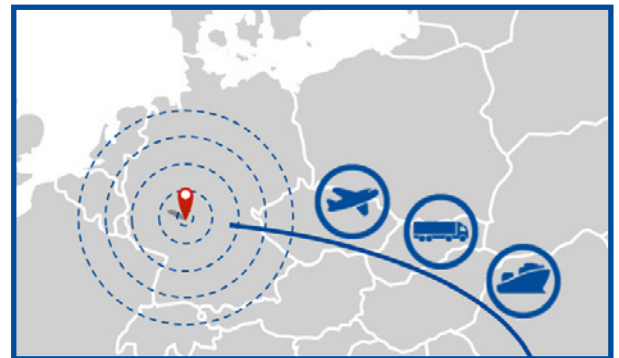

Hellmann Contract Logistics

Unique needs require unique solutions

Warehouse Nieder-Olm

Logistics Area: Highway A63 (2 min.),
Frankfurt Airport (25 min.),
Container Port Mainz (20 min.)

Space: 2,500 sqm and 1,000 pallet locations per direct
available in Nieder-Olm

Industry focus: Industry

Value Proposition

- ISO 14001, 9001 and 50001 certified
- Air cargo handling by regulated agents
- Labelling, repacking, serial number control, foil coating, add supplements
- Random checks
- Assembling products

Michael Pilz | Branch Manager

+49 151 2034 7462

Michael.Pilz@hellmann.com

www.hellmann.com/contract-logistics

hellmann
WORLDWIDE LOGISTICS